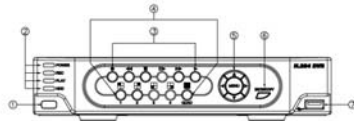

### Main Features

- Triplex
- MPEG-4 Compression Format.
- Audio Backup / Audio Streaming.
- Internal SATA Hard Disk Support.
- Graphic User Interface ( GUI ).
- Mouse (Optional)/ IR Remote Controller (Optional) Support.
- USB Back Up/ Firmware Update
- Compact Size, Easy Space Arrangement

### Interface

Front Panel Layout

1 IR Sensor For Remote Control	5 Direction Keys
2 Led Indicator	6 Enter Key
3 Function Keys	7 USB Port
4 Channel Keys	

Back Panel Layout

1 Mouse	5 Ethernet
2 Video Input	6 RS-485/ALARM/ RELAY (Reserved)
3 Monitor Output	7 VGA D-SUB OUT
4 Audio In/Out	8 POWER