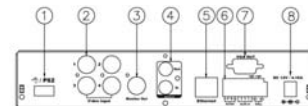

### Interface

Front Panel Layout

1 IR Sensor For Remote Control	5 Direction Keys
2 Led Indicator	6 Enter Key
3 Function Keys	7 USB Port
4 Channel Keys	

Back Panel Layout

1 Mouse	5 Ethernet
2 Video Input	6 RS-485/ALARM/ RELAY (Reserved)
3 Monitor Output	7 VGA D-SUB OUT
4 Audio In/Out	8 POWER

### Specifications

Model No.	HV-04NDE	
	<b>VIDEO</b>	
MODE	Triplex	
IMAGE SYSTEM	NTSC	PAL
LIVE-TIME RESOLUTION	720x480	720x576
LIVE-TIME DISPLAY RATE	4 x 30 Frame / Sec	4 x 25 Frame / Sec
SPLIT SCREEN	1, 4	
VIDEO INPUT	BNC x 4	
VIDEO OUTPUT (BNC)	BNC x 1	
VIDEO OUTPUT (VGA)	Yes (Optional)	
	<b>AUDIO</b>	
AUDIO INPUT	RCA x 1	
AUDIO OUTPUT	RCA x 1	
AUDIO BACKUP	Yes	
	<b>RECORDING</b>	
COMPRESSION TYPE	MPEG-4	
RECORDING RESOLUTION	720x240, 360x240	720x288, 360x288
RECORDING RATE (CIF)	360 x 240 up to 120 PPS	360 x 288 up to 100 PPS
RECORDING RATE (HALF D1)	720 x 240 up to 30 PPS	720 x 288 up to 25 PPS
RECORDING MODE	Manual / Schedule	
	<b>PLAYBACK &amp; SEARCH</b>	
PLAYBACK SPEED	Fast Forward x2 x8 x16 x32 x64 Fast Backward x32 field by field Playback Pause Slow Motion Playback x1/2 x1/4	
TIME SEARCH	Yes	
EVENT SEARCH	Yes	