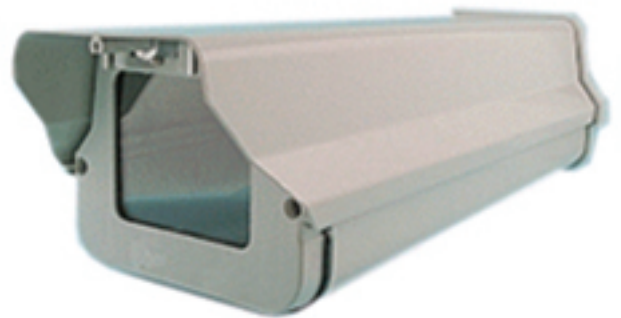

## Specifications

---

- Model : HV-605
- Type : Outdoor Back Open Camera Housing
- Matrial/Color : Alumium Beige/Silver-grey
- Appearance Zize : 142(W) x 115(H) x 370(L)mm
- Suitable Camera : 100(W) x 80(H) x 300(L)mm
- N.W ,G.W. : Cu'ft 18.4kg ,19.5kg ,3.9Cu'ft